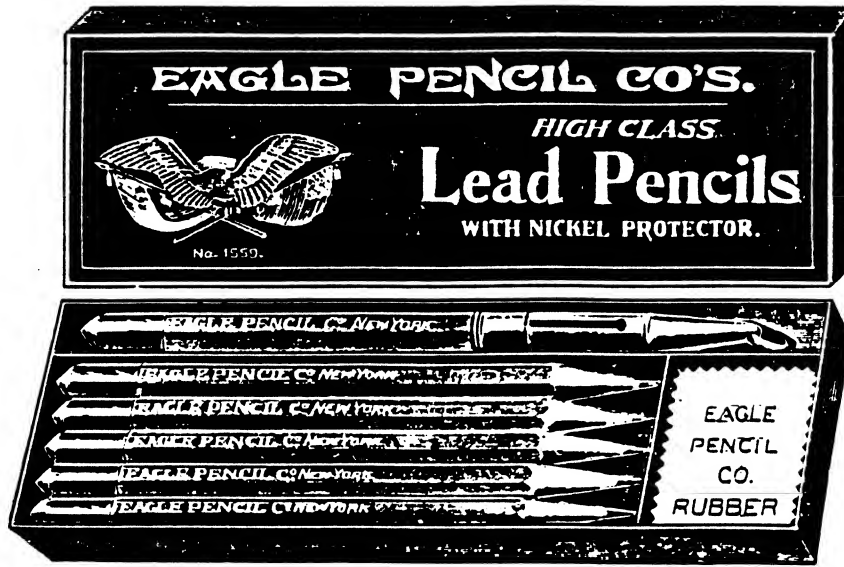

EAGLE "STOCK EXCHANGE" BOX.

No. 1559.

No. 1559 Assortment contains a Yellow polished Nickel Tip Pencil, with Protector and Ring, Per Gross.
Five Extra Pieces of Pencils and a Piece of Rubber Eraser 52/-